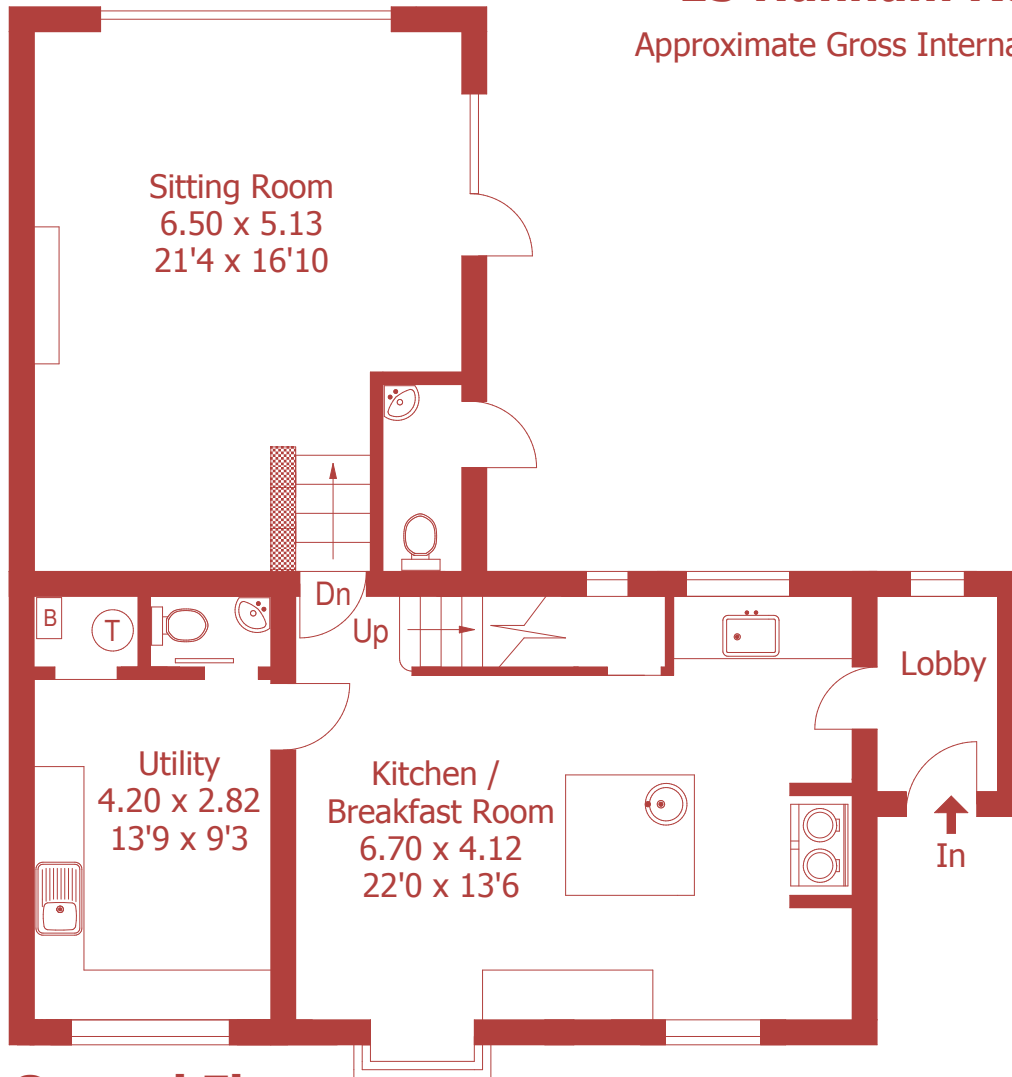

# 13 Hanham Road, Corfe Mullen

Approximate Gross Internal Area :- 158 sq m / 1705 sq ft

**Ground Floor**

**First Floor**

For identification purposes only, not to scale, do not scale