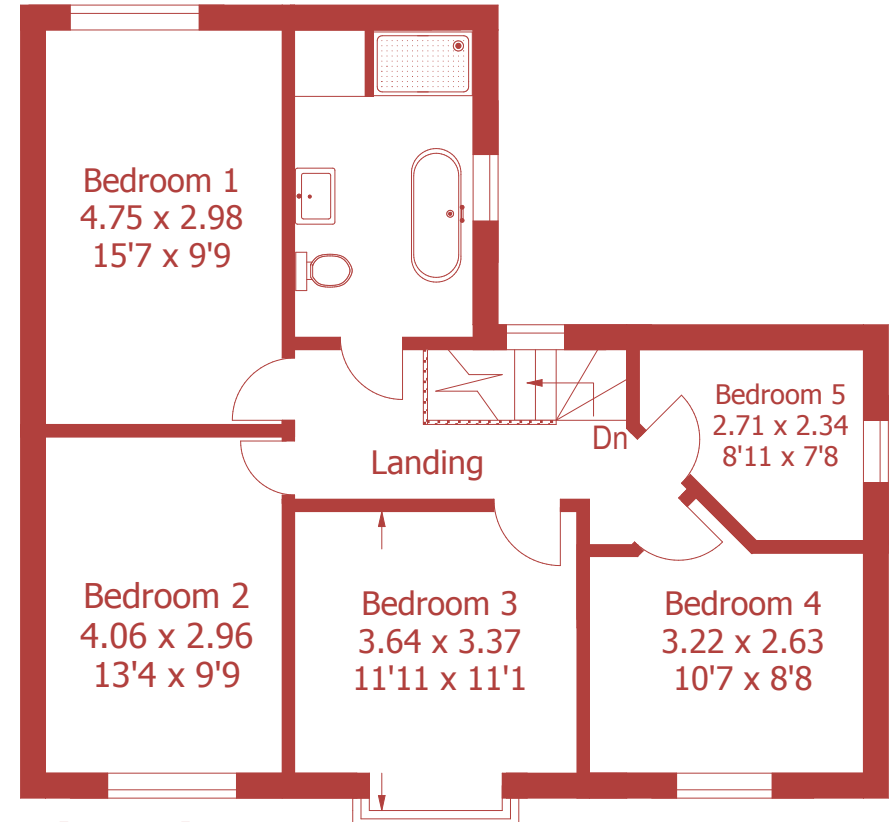

# 13 Hanham Road, Corfe Mullen

Approximate Gross Internal Area :- 158 sq m / 1705 sq ft

**Ground Floor**

**First Floor**

For identification purposes only, not to scale, do not scale