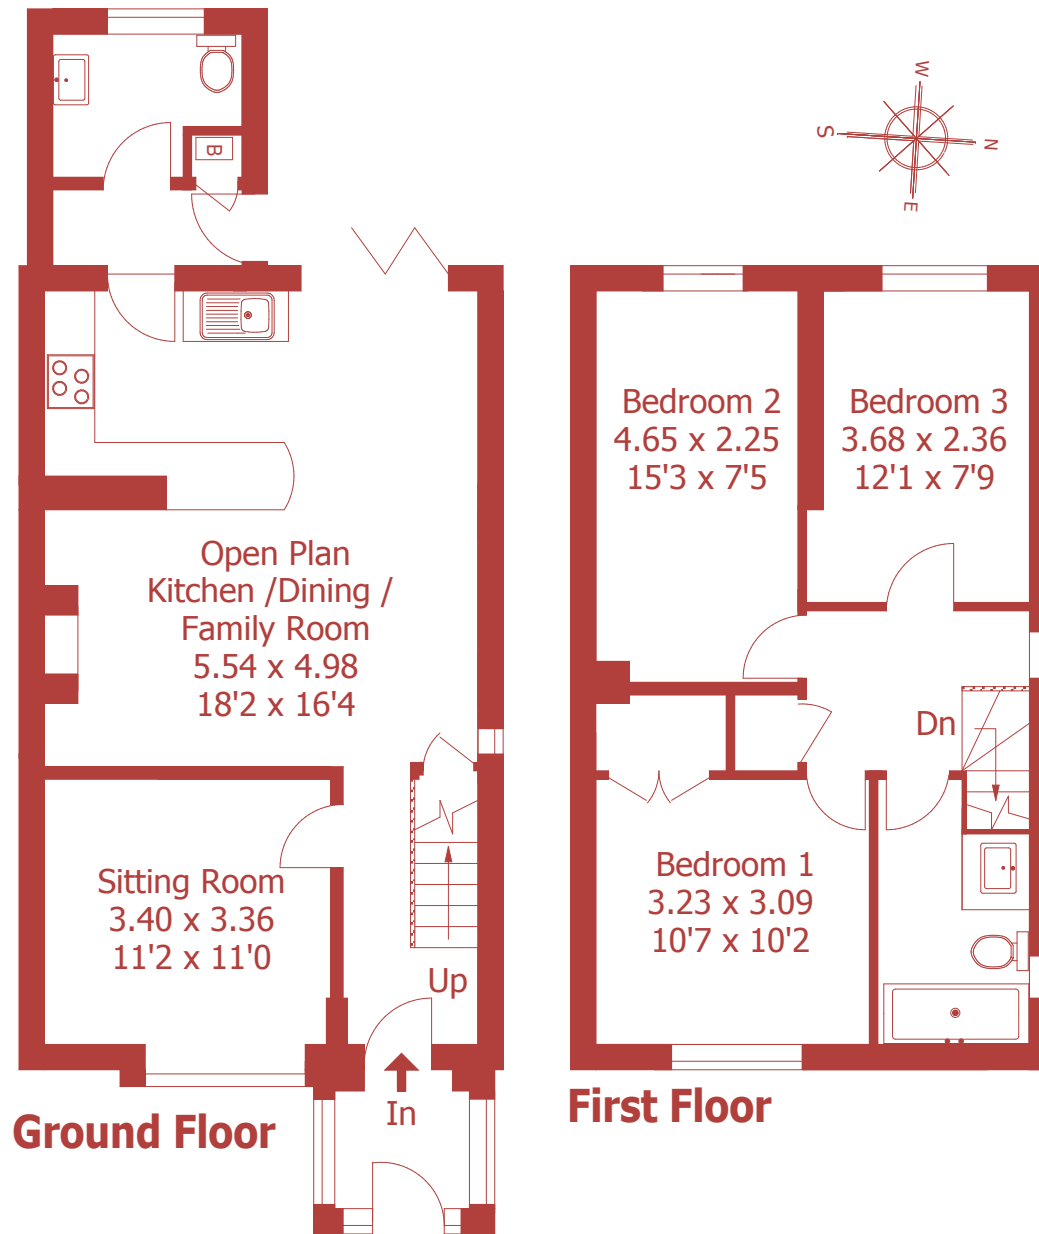

21 Greenhill Road, Colehill

Approximate Gross Internal Area :- 100 sq m / 1072 sq ft

For identification purposes only, not to scale, do not scale