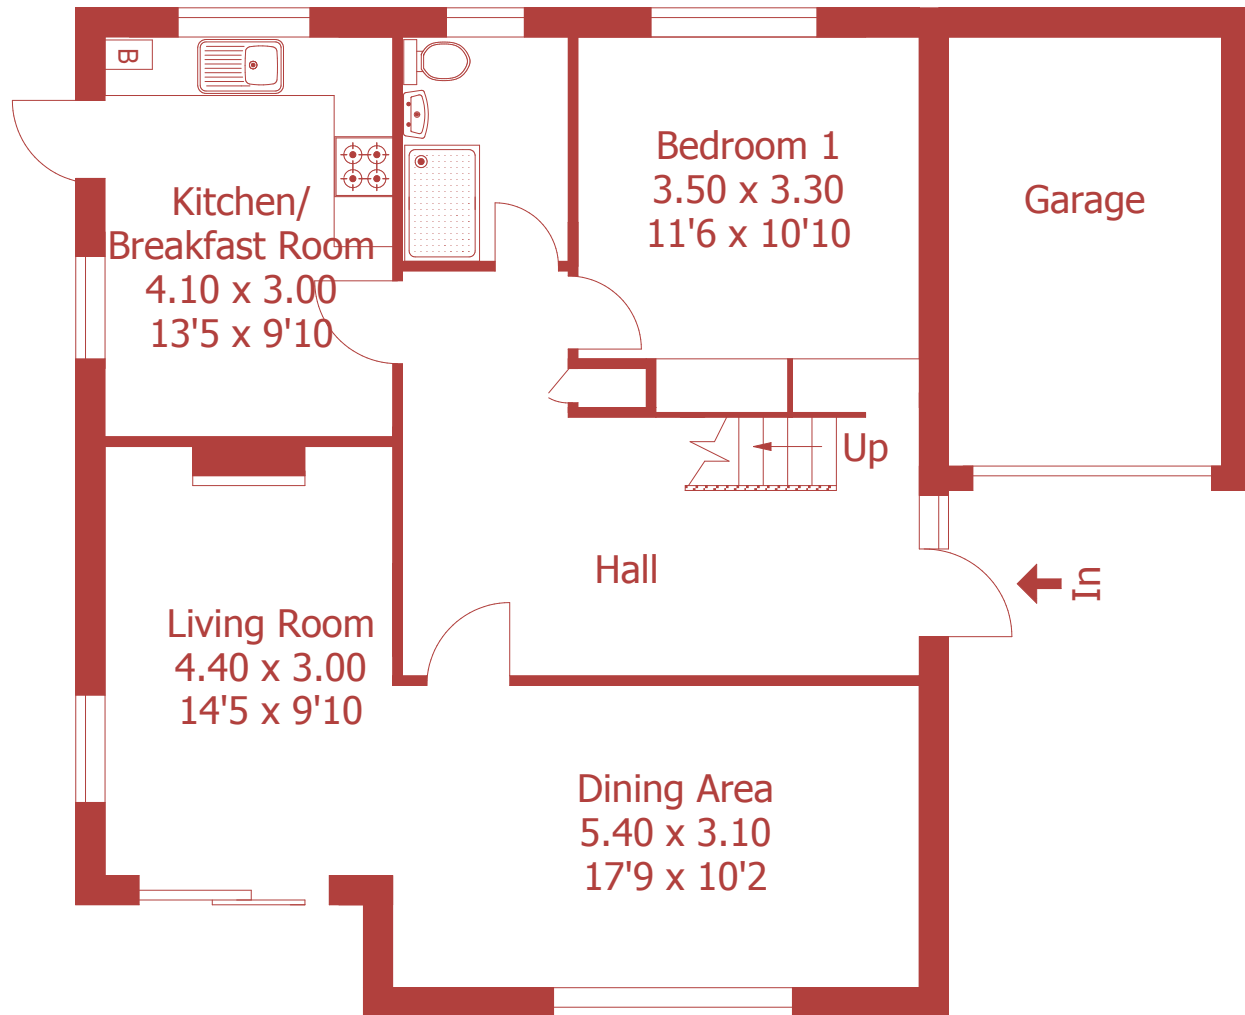

87 Leigh Lane, Colehill

Approximate Gross Internal Area :- 137 sq m / 1475 sq ft

First Floor

Ground Floor

For identification purposes only, not to scale, do not scale

Drawn using existing drawings and dimensions