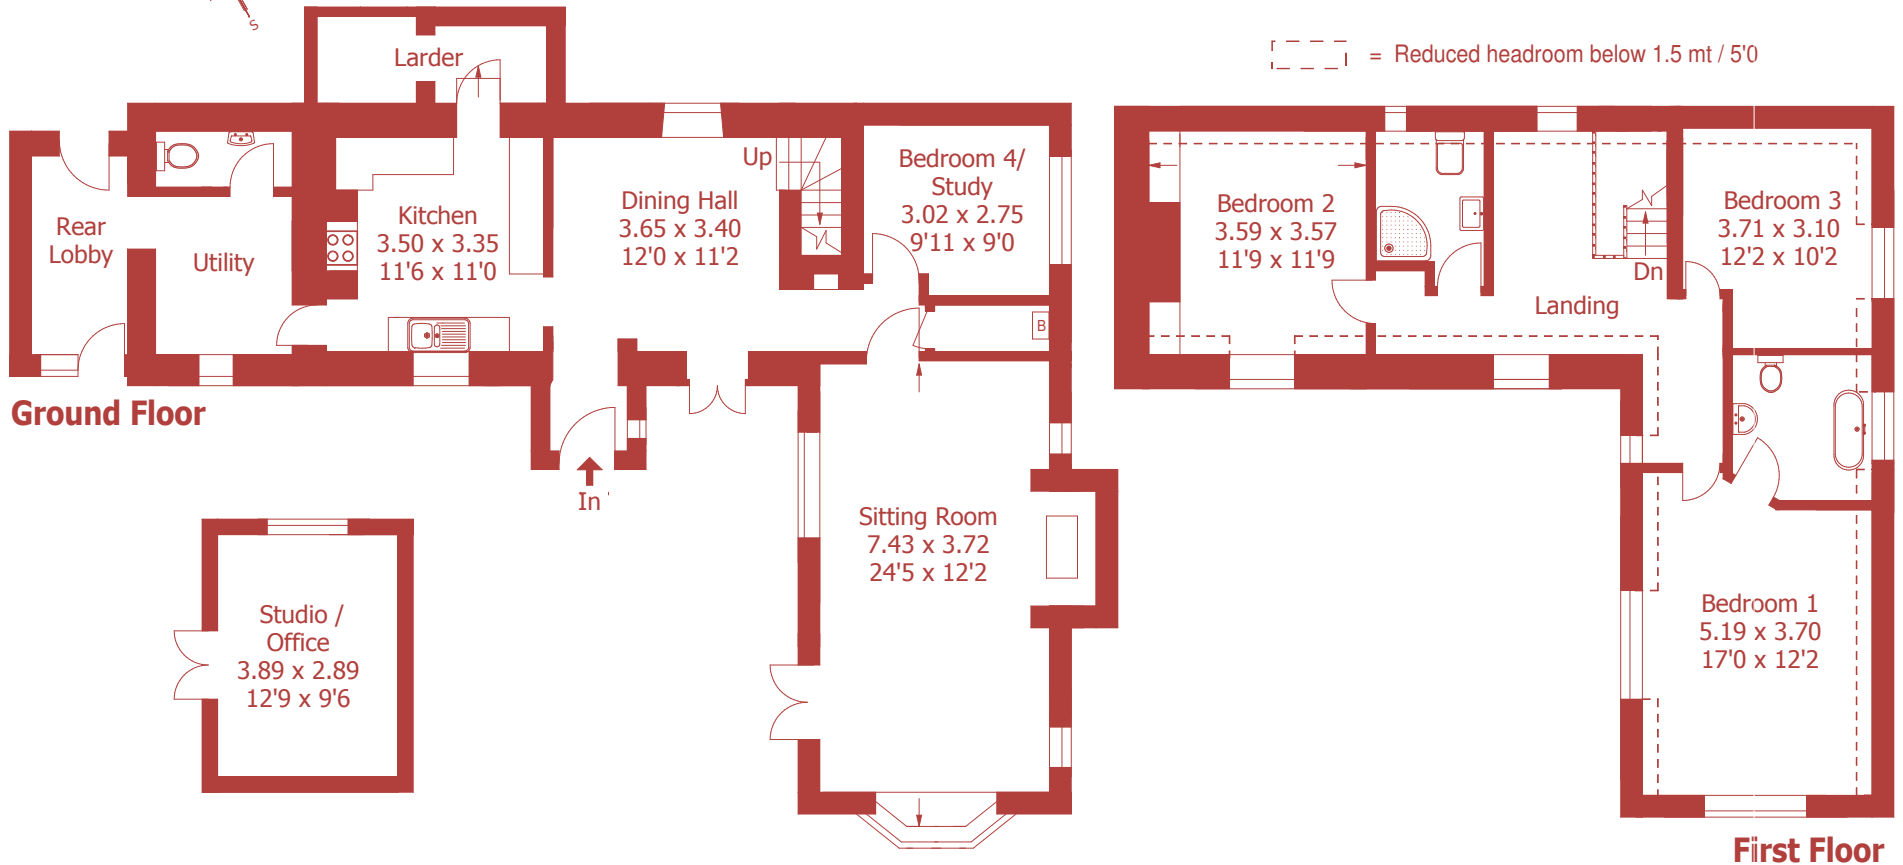

Holly Cottage, 95 Hayes Lane, Colehill

Approximate Gross Internal Area :- 165 sq m / 1775 sq ft

 = Reduced headroom below 1.5 mt / 5'0

For identification purposes only, not to scale, do not scale