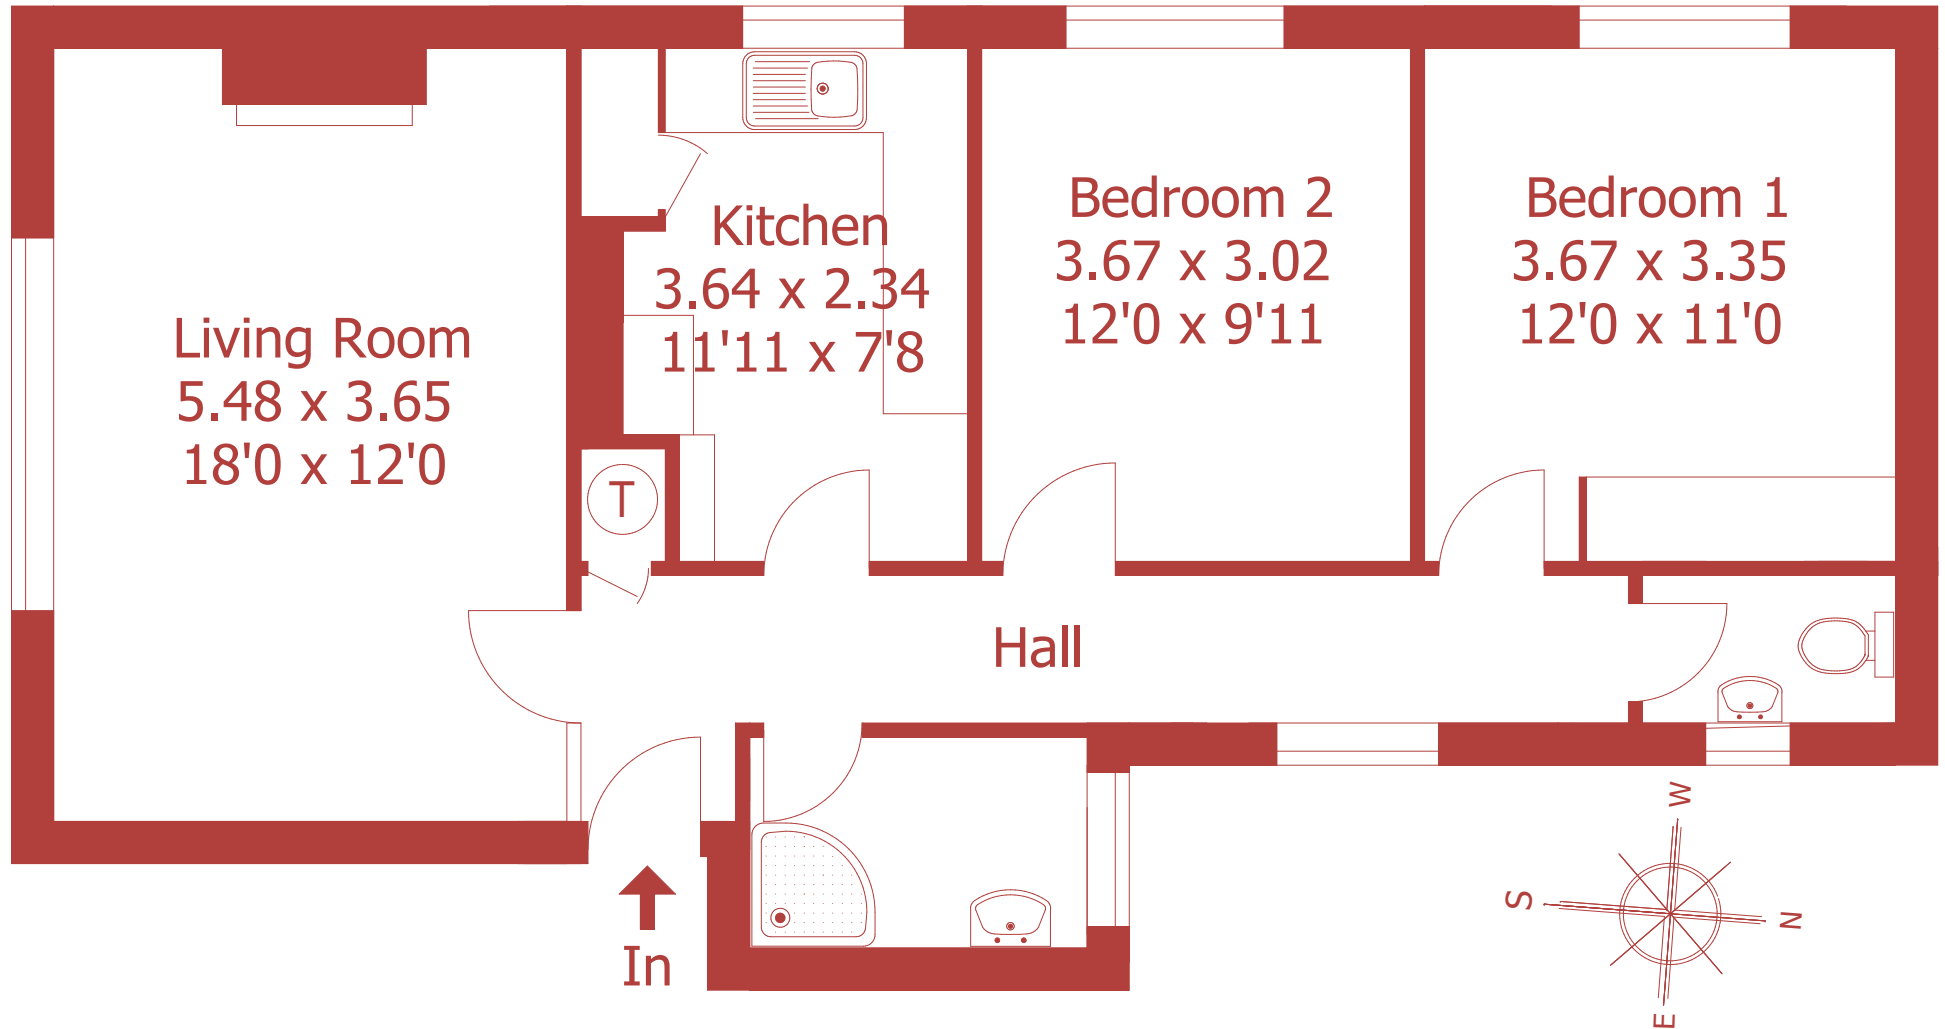

# 2 Moray Court, Wimborne

Approximate Gross Internal Area :- 70 sq mt / 756 sq ft

For identification purposes only, not to scale, do not scale