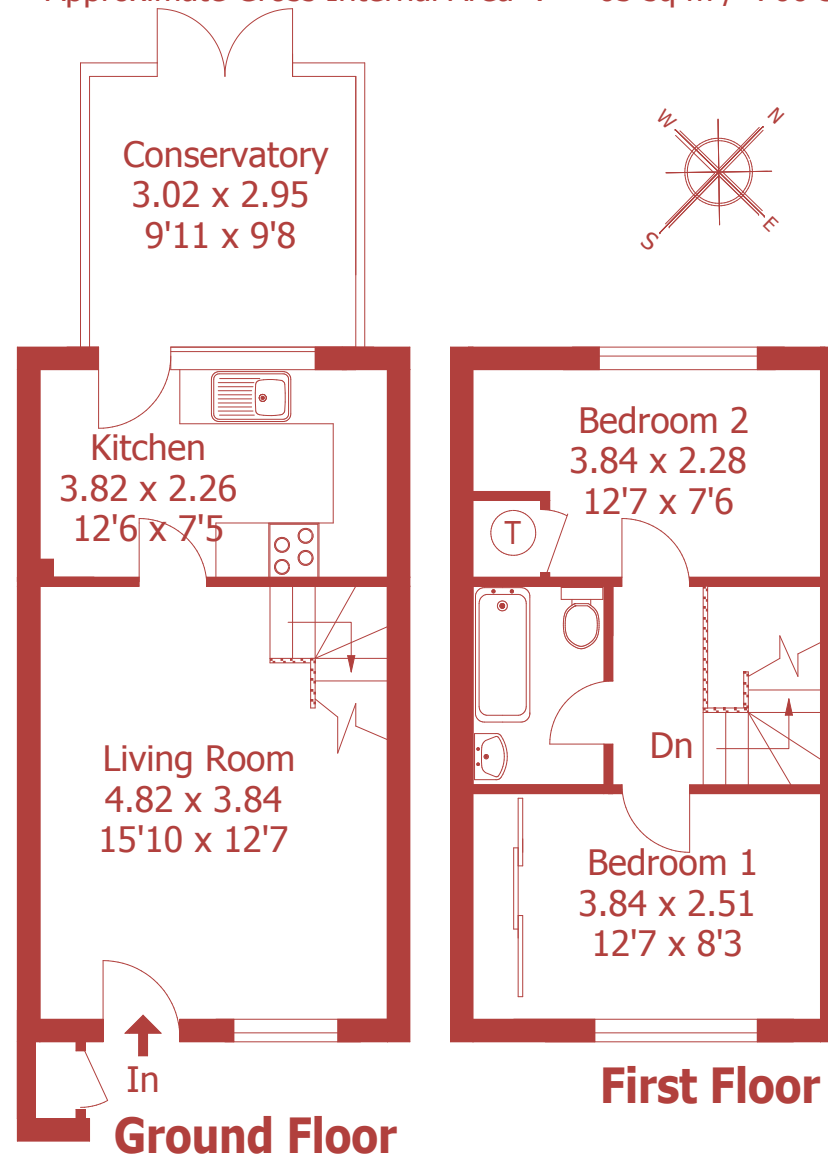

15 Cuthbury Gardens, Wimborne

Approximate Gross Internal Area :- 65 sq m / 700 sq ft

For identification purposes only, not to scale, do not scale