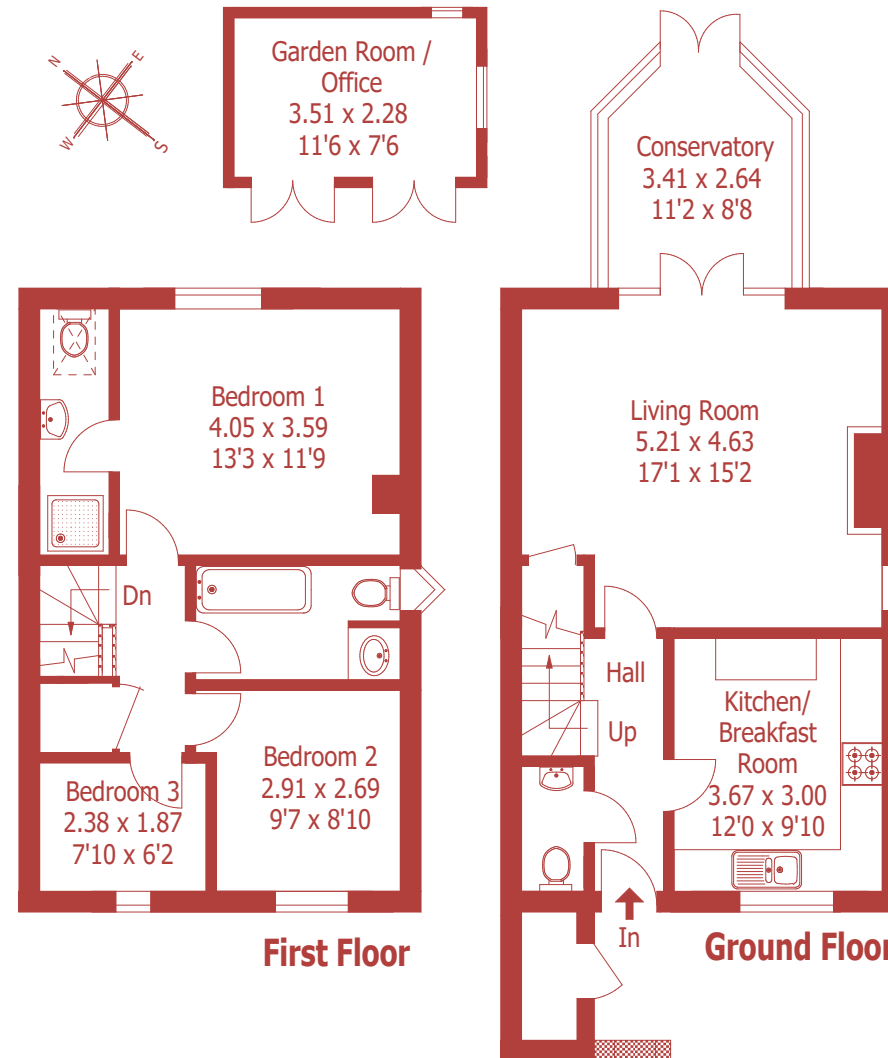

# Fernleaf Cottage, 15 Henbury House Gardens, Sturminster Marshall

Approximate Gross Internal Area :- 98 sq m / 1052 sq ft

Garden Room Approximate Gross Internal Area :- 8 sq m / 86.5 sq ft

For identification purposes only, not to scale, do not scale