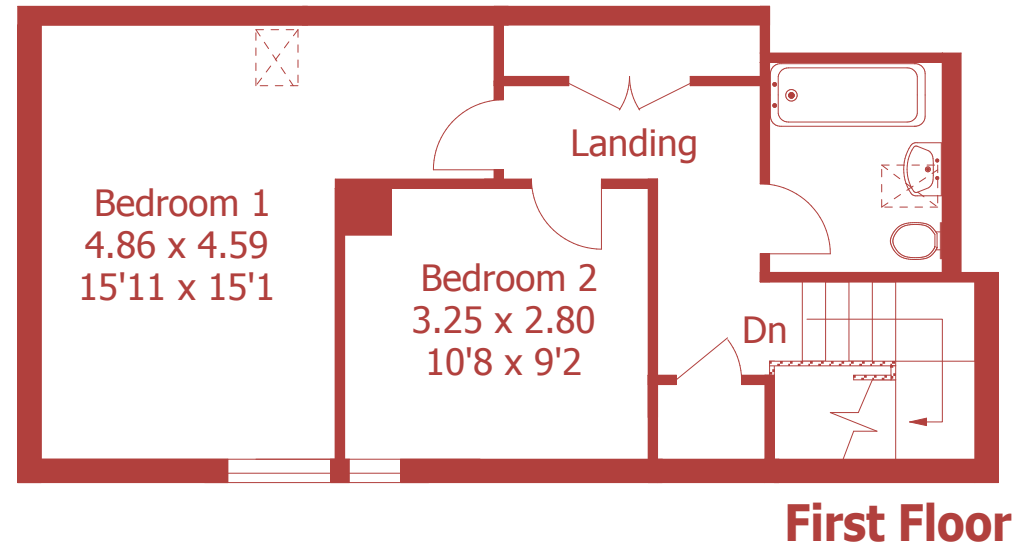

# 12 Charlton Mead. Charlton Marshall

Approximate Gross Internal Area :- 95 sq m / 1023 sq ft

For identification purposes only, not to scale, do not scale