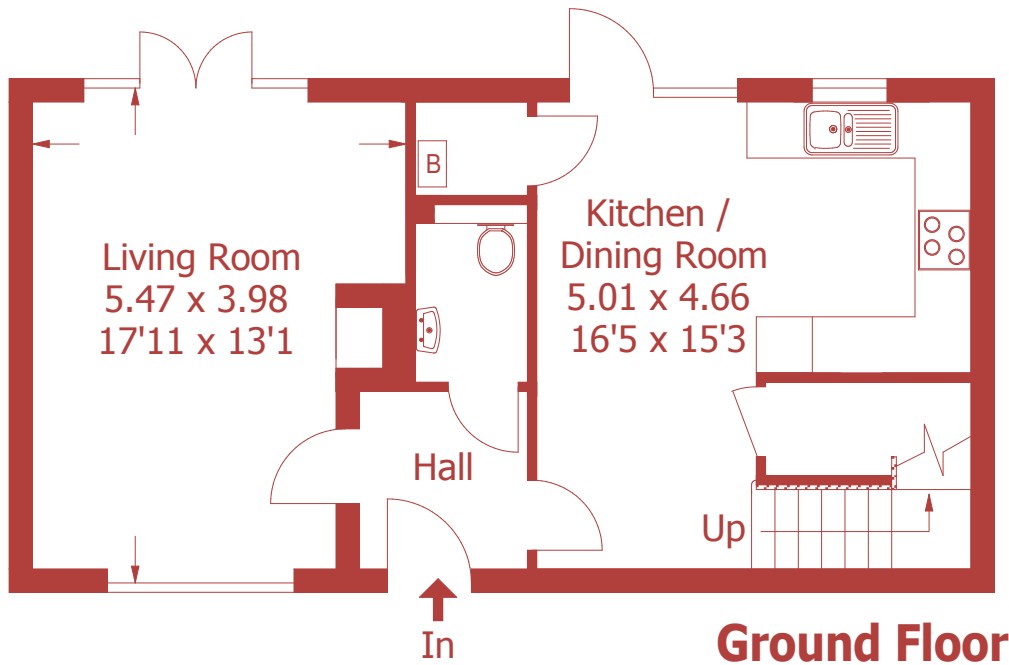

# 12 Charlton Mead. Charlton Marshall

Approximate Gross Internal Area :- 95 sq m / 1023 sq ft

For identification purposes only, not to scale, do not scale