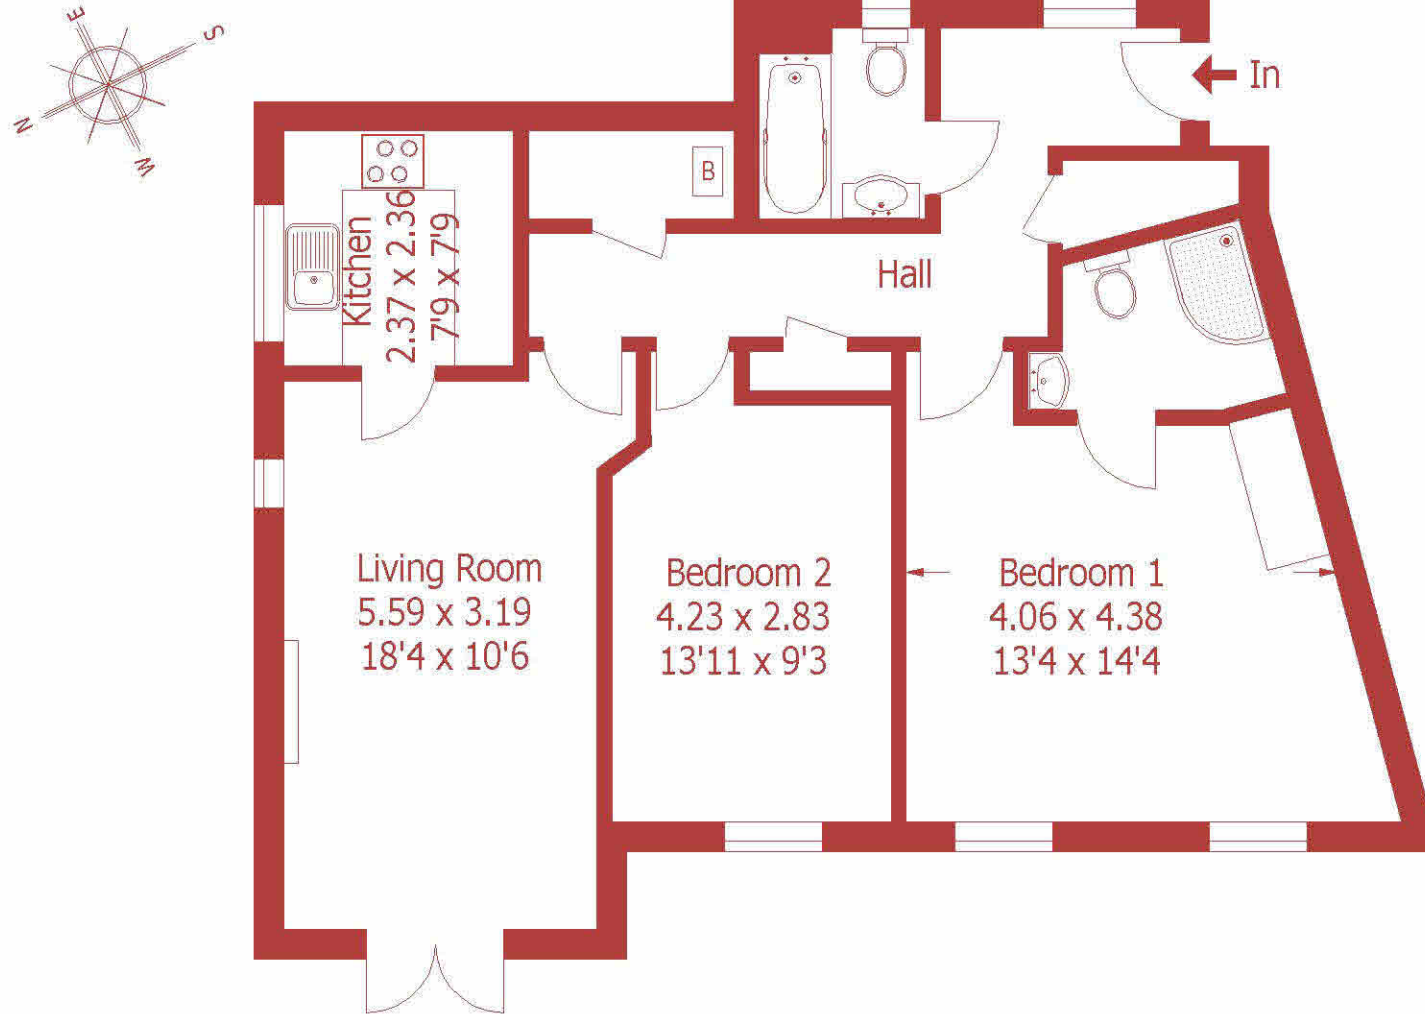

4 Bennett Lodge, Wimborne

Approximate Gross Internal Area :- 82 sq m / 880 sq ft

For identification purposes only, not to scale, do not scale