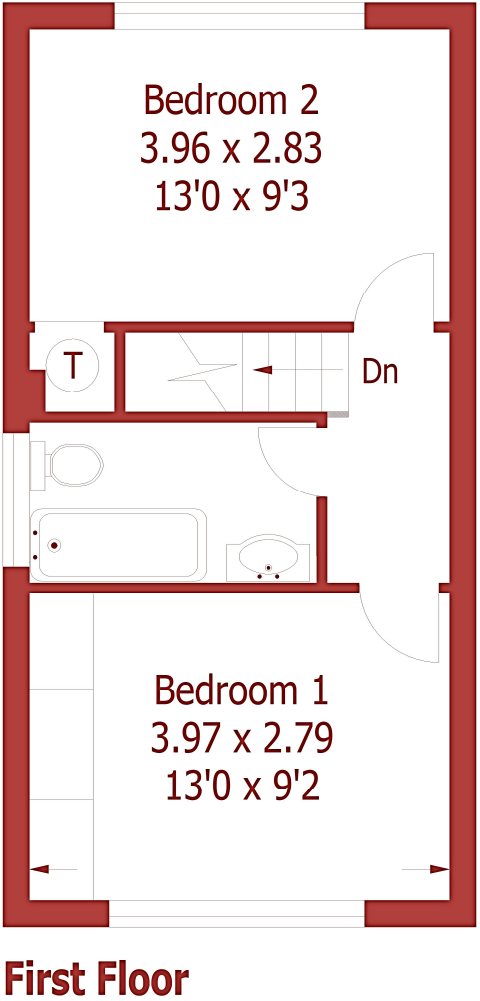

44 Cockerell Close, Merley

Approximate Gross Internal Area :- 67 sq m / 720 sq ft

For identification purposes only, not to scale, do not scale