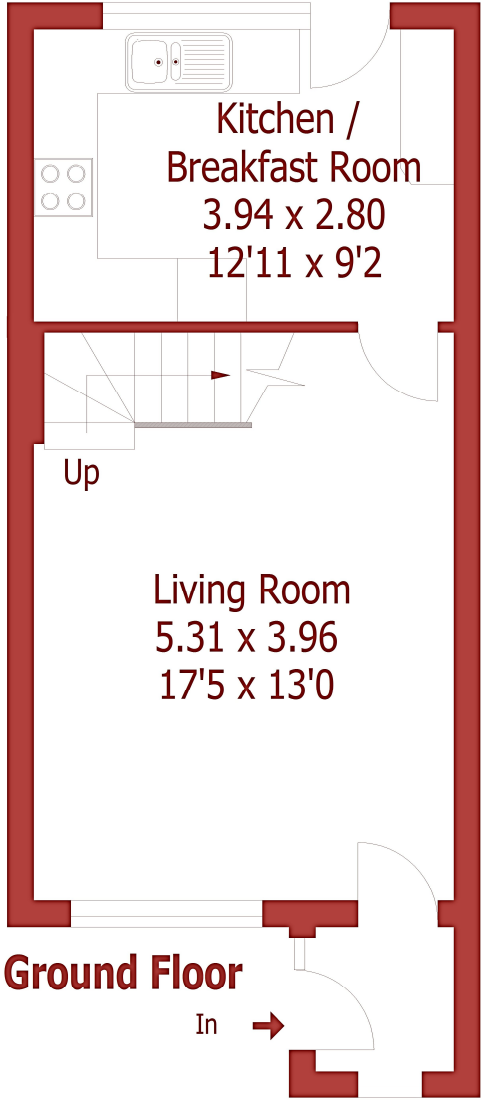

44 Cockerell Close, Merley

Approximate Gross Internal Area :- 67 sq m / 720 sq ft

For identification purposes only, not to scale, do not scale